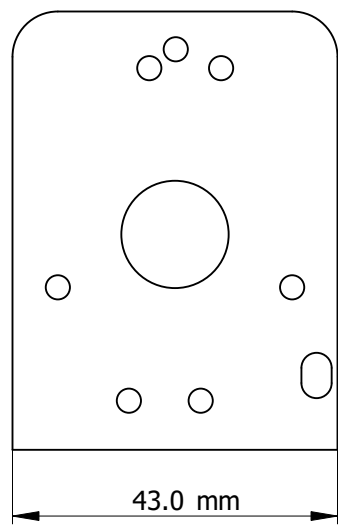

3

3

2

2

1

1

DESIGNED BY: <b>P. Dubreuil</b>		<b>Support fin de course</b>		G	—
DATE: <b>01/10/2022</b>				F	—
SIZE: <b>A4</b>				E	—
SCALE	WEIGHT (kg)			D	—
DRAWING NUMBER		SHEET		C	—
		1		B	—
This drawing is our property; it can't be reproduced or communicated without our written consent.				A	—