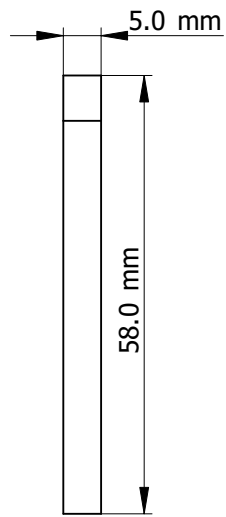

3

3

2

2

1

1

DESIGNED BY: <b>P. Dubreuil</b>		<b>Support fin de course</b>		G	—
DATE: <b>01/10/2022</b>				F	—
SIZE: <b>A4</b>				E	—
SCALE	WEIGHT (kg)			D	—
DRAWING NUMBER		SHEET		C	—
		1		B	—
This drawing is our property; it can't be reproduced or communicated without our written consent.				A	—