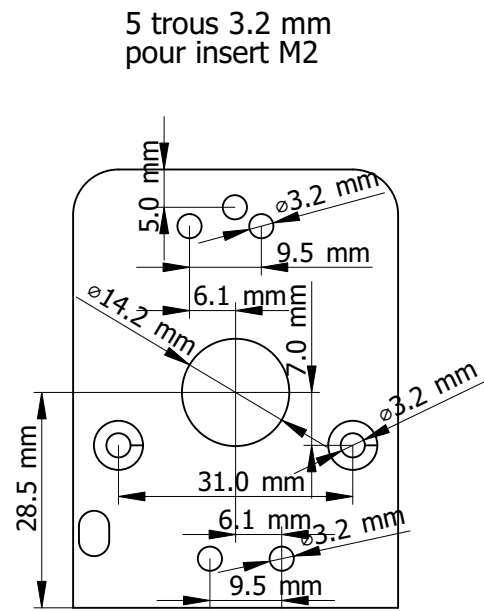

3

3

2

2

1

1

DESIGNED BY: <b>P. Dubreuil</b>		<b>Support fin de course</b>		G	—
DATE: <b>01/10/2022</b>				F	—
SIZE: <b>A4</b>				E	—
SCALE	WEIGHT (kg)			D	—
DRAWING NUMBER		SHEET		C	—
		1		B	—
This drawing is our property; it can't be reproduced or communicated without our written consent.				A	—